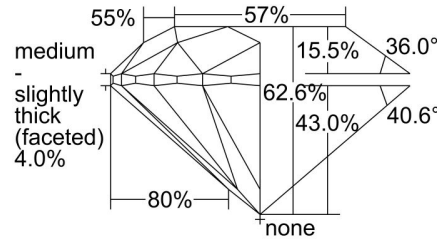

GIA NATURAL DIAMOND GRADING REPORT

January 29, 2021  
 GIA Report Number ..... 2215418496  
 Shape and Cutting Style ..... Round Brilliant  
 Measurements ..... 7.84 - 7.88 x 4.92 mm

GRADING RESULTS

Carat Weight ..... 1.90 carat  
 Color Grade ..... G  
 Clarity Grade ..... SI2  
 Cut Grade ..... Excellent

ADDITIONAL GRADING INFORMATION

Polish ..... Excellent  
 Symmetry ..... Excellent  
 Fluorescence ..... None  
 Comments: Pinpoints are not shown.

PROPORTIONS

Profile to actual proportions

CLARITY CHARACTERISTICS

KEY TO SYMBOLS\*

- Feather
- Cloud
- Crystal
- Twining Wisp
- Indented Natural

\* Red symbols denote internal characteristics (inclusions). Green or black symbols denote external characteristics (blemishes). Diagram is an approximate representation of the diamond, and symbols shown indicate type, position, and approximate size of clarity characteristics. All clarity characteristics may not be shown. Details of finish are not shown.