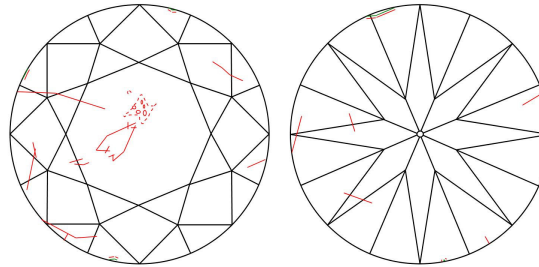

GIA NATURAL DIAMOND GRADING REPORT

January 29, 2021  
 GIA Report Number ..... 2215418496  
 Shape and Cutting Style ..... Round Brilliant  
 Measurements ..... 7.84 - 7.88 x 4.92 mm

GRADING RESULTS

Carat Weight ..... 1.90 carat  
 Color Grade ..... G  
 Clarity Grade ..... SI2  
 Cut Grade ..... Excellent

ADDITIONAL GRADING INFORMATION

Polish ..... Excellent  
 Symmetry ..... Excellent  
 Fluorescence ..... None  
 Comments: Pinpoints are not shown.

PROPORTIONS

Profile to actual proportions

CLARITY CHARACTERISTICS

KEY TO SYMBOLS\*

- Feather
- Cloud
- Crystal
- Twining Wisp
- Indented Natural

\* Red symbols denote internal characteristics (inclusions). Green or black symbols denote external characteristics (blemishes). Diagram is an approximate representation of the diamond, and symbols shown indicate type, position, and approximate size of clarity characteristics. All clarity characteristics may not be shown. Details of finish are not shown.