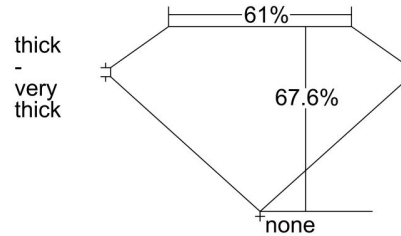

GIA NATURAL DIAMOND GRADING REPORT

October 26, 2020  
 GIA Report Number ..... 2366277016  
 Shape and Cutting Style ..... Emerald Cut  
 Measurements ..... 6.52 x 4.77 x 3.23 mm

GRADING RESULTS

Carat Weight ..... 1.00 carat  
 Color Grade ..... H  
 Clarity Grade ..... SI1

ADDITIONAL GRADING INFORMATION

Polish ..... Excellent  
 Symmetry ..... Very Good  
 Fluorescence ..... Faint  
 Inscription(s): GIA 2366277016  
**Comments:** Additional pinpoints are not shown.

PROPORTIONS

Profile not to actual proportions

CLARITY CHARACTERISTICS

KEY TO SYMBOLS\*

- Crystal
- ☉ Cloud
- Pinpoint

\* Red symbols denote internal characteristics (inclusions). Green or black symbols denote external characteristics (blemishes). Diagram is an approximate representation of the diamond, and symbols shown indicate type, position, and approximate size of clarity characteristics. All clarity characteristics may not be shown. Details of finish are not shown.