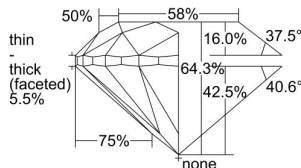

GIA®

FACSIMILE

GIA REPORT

1368964624

Verify this report at GIA.edu

GIA NATURAL DIAMOND DOSSIER®

December 15, 2020
GIA Report Number **1368964624**
Shape and Cutting Style ..... **Round Brilliant**
Measurements ..... **5.48 - 5.55 x 3.55 mm**

GRADING RESULTS

Carat Weight ..... **0.70 carat**
Color Grade ..... **K**
Clarity Grade **S11**
Cut Grade ..... **Very Good**

ADDITIONAL GRADING INFORMATION

Polish ..... **Excellent**
Symmetry ..... **Very Good**
Fluorescence ..... **Faint**
Clarity Characteristics ..... **Feather**
Inscription(s): **GIA 1368964624**

PROPORTIONS

Profile to actual proportions

GRADING SCALES

GIA COLOR SCALE

COLORLESS	D
	E
	F
	G
	H
	I
	J
NEAR COLORLESS	K
	L
	M
	N
	O
	P
	Q
	R
	S
	T
	U
	V
	W
	X
	Y
	Z

GIA CLARITY SCALE

FLAWLESS	VERY VERY SLIGHTLY INCLUDED	VVS₁	VVS₂	VERY SLIGHTLY INCLUDED	SI₁	SI₂	I₁	I₂	I₃	
										INTERNALLY FLAWLESS

GIA CUT SCALE

EXCELLENT
VERY GOOD
GOOD
FAIR
POOR