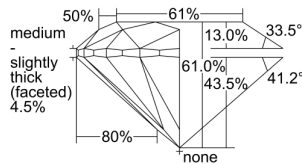

GIA®

FACSIMILE

GIA REPORT 1216274445

Verify this report at GIA.edu

GIA NATURAL DIAMOND DOSSIER®

November 12, 2020
GIA Report Number 1216274445
Shape and Cutting Style ..... Round Brilliant
Measurements ..... 5.45 - 5.48 x 3.33 mm

GRADING RESULTS

Carat Weight ..... 0.61 carat
Color Grade ..... G
Clarity Grade VS2
Cut Grade ..... Excellent

ADDITIONAL GRADING INFORMATION

Polish ..... Excellent
Symmetry ..... Excellent
Fluorescence ..... Faint
Clarity Characteristics ..... Cloud, Crystal
Inscription(s): GIA 1216274445

PROPORTIONS

Profile to actual proportions

GRADING SCALES

GIA COLOR SCALE	GIA CLARITY SCALE	GIA CUT SCALE	
D	FLAWLESS	EXCELLENT	
E	INTERNALLY FLAWLESS		
F		VVS₁	VERY GOOD
G	VVS₂		
H	VS₁	GOOD	
I	VS₂		
J	SI₁	FAIR	
K	SI₂		
L	I₁	POOR	
M			
N			
O	I₂		
P			
Q			
R	I₃		
S			
T			
U			
V			
W			
X			
Y			
Z