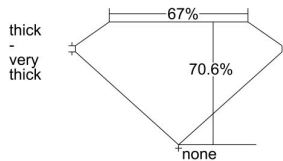

GIA®

FACSIMILE

GIA REPORT 5211056208

Verify this report at GIA.edu

GIA NATURAL DIAMOND DOSSIER®

July 21, 2020
GIA Report Number 5211056208
Shape and Cutting Style ..... Square Modified Brilliant
Measurements ..... 4.35 x 4.29 x 3.03 mm

GRADING RESULTS

Carat Weight ..... 0.52 carat
Color Grade ..... F
Clarity Grade SI1

ADDITIONAL GRADING INFORMATION

Polish ..... Very Good
Symmetry ..... Good
Fluorescence ..... None
Clarity Characteristics ..... Crystal, Cloud
Inscription(s): GIA 5211056208

PROPORTIONS

Profile not to actual proportions

GRADING SCALES

GIA COLOR SCALE		GIA CLARITY SCALE			
COLORLESS	D	VERY VERY SLIGHTLY INCLUDED	FLAWLESS		
	E		INTERNALLY FLAWLESS		
	F	VERY SLIGHTLY INCLUDED	VVS₁		
	G		VVS₂		
	H		VS₁		
	NEAR COLORLESS	I	VERY SLIGHTLY INCLUDED	VS₂	
		J		SI₁	
		FAINT	K	SLIGHTLY INCLUDED	SI₂
			L		I₁
			M		I₂
VERTICALLY LIGHT	N	INCLUDED	I₃		
	O				
	P				
	Q				
	R				
LIGHT	S				
	T				
	U				
	V				
	W				
	X				
	Y				
	Z