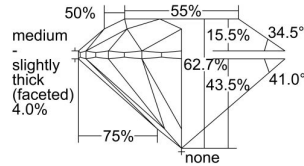

GIA®

FACSIMILE

GIA REPORT 2357815516

Verify this report at GIA.edu

GIA NATURAL DIAMOND DOSSIER®

August 25, 2020
GIA Report Number 2357815516
Shape and Cutting Style ..... Round Brilliant
Measurements ..... 5.66 - 5.69 x 3.55 mm

GRADING RESULTS

Carat Weight ..... 0.70 carat
Color Grade ..... F
Clarity Grade S11
Cut Grade ..... Excellent

ADDITIONAL GRADING INFORMATION

Polish ..... Excellent
Symmetry ..... Excellent
Fluorescence ..... Faint
Clarity Characteristics ..... Feather, Cloud, Crystal
Inscription(s): GIA 2357815516

PROPORTIONS

Profile to actual proportions