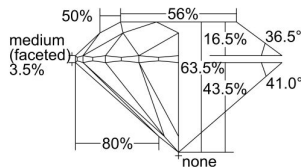

GIA®

FACSIMILE

GIA REPORT 2356278422

Verify this report at GIA.edu

GIA NATURAL DIAMOND DOSSIER®

June 02, 2020
GIA Report Number 2356278422
Shape and Cutting Style ..... Round Brilliant
Measurements ..... 6.12 - 6.17 x 3.90 mm

GRADING RESULTS

Carat Weight ..... 0.90 carat
Color Grade ..... F
Clarity Grade S11
Cut Grade ..... Excellent

ADDITIONAL GRADING INFORMATION

Polish ..... Excellent
Symmetry ..... Excellent
Fluorescence ..... Medium Blue
Clarity Characteristics ..... Crystal, Feather
Inscription(s): GIA 2356278422

PROPORTIONS

Profile to actual proportions

GRADING SCALES

GIA COLOR SCALE

COLORED	D
	E
	F
	G
	H
	I
	J
NEAR COLORLESS	K
	L
Faint	M
	N
	O
	P
	Q
	R
	S
	T
	U
	V
	W
	X
	Y
Light	Z

GIA CLARITY SCALE

FLAWLESS	VERY VERY SLIGHTLY INCLUDED	VVS₁	VVS₂	VS₁	VS₂	S1₁	S1₂	I₁	I₂	I₃	
											INTERNALLY FLAWLESS

GIA CUT SCALE

EXCELLENT
VERY GOOD
GOOD
FAIR
POOR