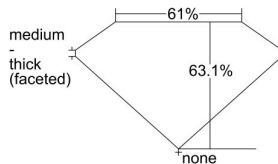

GIA®

FACSIMILE

GIA REPORT 6362773681

Verify this report at GIA.edu

GIA NATURAL DIAMOND DOSSIER®

November 26, 2020
GIA Report Number 6362773681
Shape and Cutting Style ..... Oval Brilliant
Measurements ..... 6.31 x 4.46 x 2.81 mm

GRADING RESULTS

Carat Weight ..... 0.50 carat
Color Grade ..... F
Clarity Grade SI1

ADDITIONAL GRADING INFORMATION

Polish ..... Excellent
Symmetry ..... Very Good
Fluorescence ..... Medium Blue
Clarity Characteristics ..... Feather, Crystal
Inscription(s): GIA 6362773681

PROPORTIONS

Profile not to actual proportions

GRADING SCALES

GIA COLOR SCALE		GIA CLARITY SCALE			
COLORLESS	D	VERY VERY SLIGHTLY INCLUDED	FLAWLESS		
	E		INTERNALLY FLAWLESS		
	F	VERY SLIGHTLY INCLUDED	VVS₁		
	G		VVS₂		
	H		VS₁		
	NEAR COLORLESS	I	SLIGHTLY INCLUDED	VS₂	
		J		SI₁	
		FAINT	K	INCLUDED	SI₂
			L		I₁
			M		I₂
VERTICALLY LIGHT	N	INCLUDED	I₃		
	O				
	P				
	Q				
	R				
	S				
LIGHT	T				
	U				
	V				
	W				
	X				
	Y				
	Z