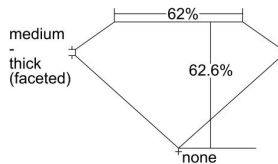

GIA®

FACSIMILE

GIA REPORT 2366741984

Verify this report at GIA.edu

GIA NATURAL DIAMOND DOSSIER®

November 24, 2020
GIA Report Number 2366741984
Shape and Cutting Style ..... Oval Brilliant
Measurements ..... 6.90 x 5.11 x 3.20 mm

GRADING RESULTS

Carat Weight ..... 0.70 carat
Color Grade ..... D
Clarity Grade SI2

ADDITIONAL GRADING INFORMATION

Polish ..... Excellent
Symmetry ..... Very Good
Fluorescence ..... Medium Blue
Clarity Characteristics ..... Cloud, Crystal
Inscription(s): GIA 2366741984

PROPORTIONS

Profile not to actual proportions

GRADING SCALES

GIA COLOR SCALE		GIA CLARITY SCALE			
COLORLESS	D	VERY VERY SLIGHTLY INCLUDED	FLAWLESS		
	E		INTERNALLY FLAWLESS		
	F		VVS₁		
	NEAR COLORLESS	G	VERY SLIGHTLY INCLUDED	VVS₂	
		H		VS₁	
		FAINT	I	SLIGHTLY INCLUDED	VS₂
			J		SI₁
	K		SI₂		
	VERT LIGHT		L	INCLUDED	I₁
			M		I₂
N			I₃		
O					
P					
Q					
R					
LIGHT	S				
	T				
	U				
	V				
	W				
	X				
Y					
Z