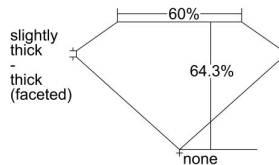

GIA®

FACSIMILE

GIA REPORT

7366552181

Verify this report at GIA.edu

GIA NATURAL DIAMOND DOSSIER®

November 04, 2020
GIA Report Number 7366552181
Shape and Cutting Style ..... Oval Brilliant
Measurements ..... 7.03 x 4.85 x 3.12 mm

GRADING RESULTS

Carat Weight ..... 0.70 carat
Color Grade ..... F
Clarity Grade VS1

ADDITIONAL GRADING INFORMATION

Polish ..... Very Good
Symmetry ..... Excellent
Fluorescence ..... None
Clarity Characteristics..... Feather, Needle, Pinpoint, Cloud
Inspection(s): GIA 7366552181

PROPORTIONS

Profile not to actual proportions

GRADING SCALES

GIA COLOR SCALE		GIA CLARITY SCALE			
COLORLESS	D	VERY VERY SLIGHTLY INCLUDED	FLAWLESS		
	E		INTERNALLY FLAWLESS		
	F	VERY SLIGHTLY INCLUDED	VS₁		
	G		VS₂		
	H		VS₁		
	NEAR COLORLESS	I	SLIGHTLY INCLUDED	VS₂	
		J		SI₁	
		FAINT	K	INCLUDED	SI₂
			L		I₁
			M		I₂
VERT LIGHT			N	INCLUDED	I₃
			O		
			P		
	Q				
LIGHT	R				
	S				
	T				
	U				
	V				
	Z