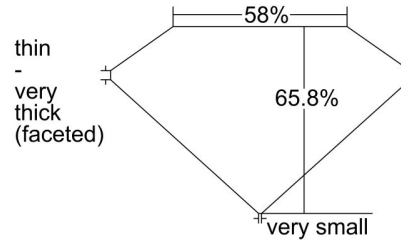

GIA NATURAL DIAMOND GRADING REPORT

November 12, 2020  
 GIA Report Number ..... 2215275354  
 Shape and Cutting Style ..... Marquise Brilliant  
 Measurements ..... 14.99 x 5.88 x 3.87 mm

GRADING RESULTS

Carat Weight ..... 2.00 carat  
 Color Grade ..... G  
 Clarity Grade ..... SI1

ADDITIONAL GRADING INFORMATION

Polish ..... Good  
 Symmetry ..... Good  
 Fluorescence ..... Faint  
**Comments:** Clouds are not shown. Pinpoints are not shown.

PROPORTIONS

Profile not to actual proportions

CLARITY CHARACTERISTICS

KEY TO SYMBOLS\*

-  Feather
-  Crystal
-  Cavity
-  Bruise
-  Needle
-  Indented Natural
-  Natural

\* Red symbols denote internal characteristics (inclusions). Green or black symbols denote external characteristics (blemishes). Diagram is an approximate representation of the diamond, and symbols shown indicate type, position, and approximate size of clarity characteristics. All clarity characteristics may not be shown. Details of finish are not shown.