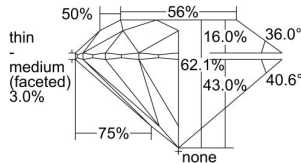

GIA®

FACSIMILE

GIA REPORT 2354925394

Verify this report at GIA.edu

GIA NATURAL DIAMOND DOSSIER®

September 08, 2020
GIA Report Number 2354925394
Shape and Cutting Style ..... Round Brilliant
Measurements ..... 5.19 - 5.21 x 3.23 mm

GRADING RESULTS

Carat Weight ..... 0.53 carat
Color Grade ..... E
Clarity Grade S11
Cut Grade ..... Excellent

ADDITIONAL GRADING INFORMATION

Polish ..... Excellent
Symmetry ..... Excellent
Fluorescence ..... Medium Blue
Clarity Characteristics ..... Crystal, Feather
Inscription(s): GIA 2354925394

PROPORTIONS

Profile to actual proportions