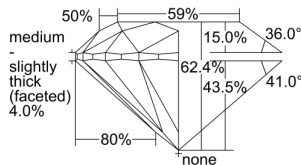

GIA®

FACSIMILE

GIA REPORT 6365600414

Verify this report at GIA.edu

GIA NATURAL DIAMOND DOSSIER®

November 09, 2020
GIA Report Number 6365600414
Shape and Cutting Style ..... Round Brilliant
Measurements ..... 5.32 - 5.36 x 3.33 mm

GRADING RESULTS

Carat Weight ..... 0.59 carat
Color Grade ..... J
Clarity Grade S11
Cut Grade ..... Excellent

ADDITIONAL GRADING INFORMATION

Polish ..... Excellent
Symmetry ..... Very Good
Fluorescence ..... None
Clarity Characteristics ..... Cloud
Inscription(s): GIA 6365600414

PROPORTIONS

Profile to actual proportions

GRADING SCALES

GIA COLOR SCALE

COLORED	D
	E
	F
	G
	H
	I
	J
NEAR COLORLESS	K
	L
	M
Faint	N
	O
	P
	Q
	R
	S
	T
	U
	V
	W
	X
	Y
Light	Z

GIA CLARITY SCALE

VERY VERY SLIGHTLY INCLUDED	FLAWLESS
	INTERNALLY FLAWLESS
VERY SLIGHTLY INCLUDED	VVS₁
	VVS₂
SLIGHTLY INCLUDED	VS₁
	VS₂
INCLUDED	I₁
	I₂
	I₃

GIA CUT SCALE

EXCELLENT
VERY GOOD
GOOD
FAIR
POOR