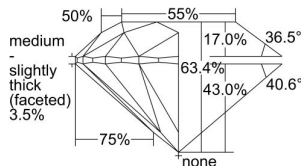

GIA®

FACSIMILE

GIA REPORT 3365737864

Verify this report at GIA.edu

GIA NATURAL DIAMOND DOSSIER®

November 24, 2020
GIA Report Number 3365737864
Shape and Cutting Style ..... Round Brilliant
Measurements ..... 5.57 - 5.65 x 3.56 mm

GRADING RESULTS

Carat Weight ..... 0.70 carat
Color Grade ..... G
Clarity Grade S11
Cut Grade ..... Excellent

ADDITIONAL GRADING INFORMATION

Polish ..... Excellent
Symmetry ..... Very Good
Fluorescence ..... Faint
Clarity Characteristics ..... Crystal, Indented Natural
Inscription(s): GIA 3365737864

PROPORTIONS

Profile to actual proportions

GRADING SCALES

GIA COLOR SCALE	GIA CLARITY SCALE	GIA CUT SCALE	
D	FLAWLESS	EXCELLENT	
E	INTERNALLY FLAWLESS		
F		VVS₁	VERY GOOD
G	VVS₂		
H	VS₁	GOOD	
I	VS₂		
J	S1₁	FAIR	
K	S1₂		
L	I₁	POOR	
M	I₂		
N	I₃		
O			
P			
Q			
R			
S			
T			
U			
V			
W			
X			
Y			
Z