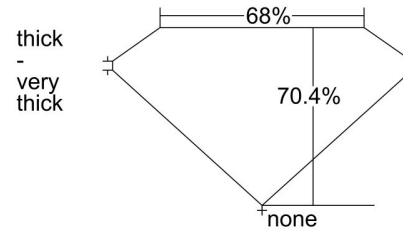

GIA NATURAL DIAMOND GRADING REPORT

November 10, 2020

GIA Report Number 6365598839

Shape and Cutting Style ..... Cut-Cornered Rectangular
Modified Brilliant

Measurements ..... 8.24 x 6.57 x 4.62 mm

GRADING RESULTS

Carat Weight ..... 2.00 carat

Color Grade I

Clarity Grade SI1

ADDITIONAL GRADING INFORMATION

Polish ..... Excellent

Symmetry ..... Excellent

Fluorescence ..... Medium Blue

Inscription(s): GIA 6365598839

Comments: Additional clouds are not shown. Pinpoints are not shown.

PROPORTIONS

Profile not to actual proportions