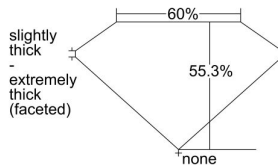

GIA®

FACSIMILE

GIA REPORT 2356845480

Verify this report at GIA.edu

GIA NATURAL DIAMOND DOSSIER®

September 02, 2020
GIA Report Number 2356845480
Shape and Cutting Style ..... Heart Brilliant
Measurements ..... 6.15 x 6.51 x 3.60 mm

GRADING RESULTS

Carat Weight ..... 0.90 carat
Color Grade ..... D
Clarity Grade S11

ADDITIONAL GRADING INFORMATION

Polish ..... Excellent
Symmetry ..... Good
Fluorescence ..... None
Clarity Characteristics ..... Cloud, Crystal, Feather
Inspection(s): GIA 2356845480

PROPORTIONS

Profile not to actual proportions

GRADING SCALES

GIA COLOR SCALE		GIA CLARITY SCALE			
COLORLESS	D	VERY VERY SLIGHTLY INCLUDED	FLAWLESS		
	E		INTERNALLY FLAWLESS		
	F	VERY SLIGHTLY INCLUDED	VVS₁		
	G		VVS₂		
	H		VS₁		
	NEAR COLORLESS	I	SLIGHTLY INCLUDED	VS₂	
		J		S1₁	
		FAINT	K	INCLUDED	S1₂
			L		I₁
			M		I₂
VERTICALLY LIGHT	N	INCLUDED	I₃		
	O				
	P				
	Q				
	R				
LIGHT	S				
	T				
	U				
	V				
	W				
X					
Y					
Z