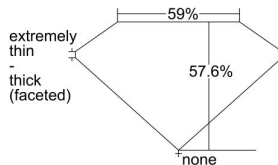

GIA®

FACSIMILE

GIA REPORT 7353888871

Verify this report at GIA.edu

GIA NATURAL DIAMOND DOSSIER®

September 03, 2020
GIA Report Number 7353888871
Shape and Cutting Style ..... Heart Brilliant
Measurements ..... 4.24 x 4.78 x 2.76 mm

GRADING RESULTS

Carat Weight ..... 0.31 carat
Color Grade ..... G
Clarity Grade SI2

ADDITIONAL GRADING INFORMATION

Polish ..... Excellent
Symmetry ..... Very Good
Fluorescence ..... None
Clarity Characteristics ..... Feather
Inscription(s): GIA 7353888871

PROPORTIONS

Profile not to actual proportions

GRADING SCALES

GIA COLOR SCALE		GIA CLARITY SCALE			
COLORLESS	D	VERY VERY SLIGHTLY INCLUDED	FLAWLESS		
	E		INTERNALLY FLAWLESS		
	F		VVS₁		
	G		VVS₂		
	NEAR COLORLESS		H	VERY SLIGHTLY INCLUDED	VS₁
			I		VS₂
	FAINT		J	SLIGHTLY INCLUDED	SI₁
			K		SI₂
			L		I₁
			M		I₂
N		I₃			
VERTICALLY COLORLESS		O	INCLUDED		
		P			
		Q			
		R			
		S			
	T				
LIGHT	U				
	V				
	W				
	X				
	Y				
	Z