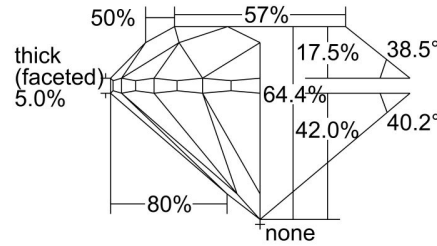

GIA NATURAL DIAMOND GRADING REPORT

January 03, 2020
GIA Report Number 7341368523
Shape and Cutting Style ..... Round Brilliant
Measurements ..... 7.80 - 7.88 x 5.05 mm

GRADING RESULTS

Carat Weight ..... 2.01 carat
Color Grade ..... D
Clarity Grade SI1
Cut Grade ..... Very Good

ADDITIONAL GRADING INFORMATION

Polish ..... Excellent
Symmetry ..... Excellent
Fluorescence ..... Faint
Inscription(s): GIA 7341368523
Comments: Pinpoints are not shown.

PROPORTIONS

Profile to actual proportions