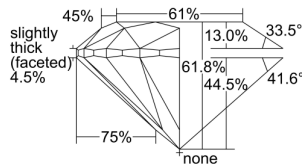

GIA®

FACSIMILE

GIA REPORT 1308758609

Verify this report at GIA.edu

GIA NATURAL DIAMOND DOSSIER®

October 03, 2018
GIA Report Number 1308758609
Shape and Cutting Style ..... Round Brilliant
Measurements ..... 4.45 - 4.47 x 2.76 mm

GRADING RESULTS

Carat Weight ..... 0.34 carat
Color Grade ..... E
Clarity Grade VS1
Cut Grade ..... Excellent

ADDITIONAL GRADING INFORMATION

Polish ..... Excellent
Symmetry ..... Excellent
Fluorescence ..... None
Clarity Characteristics ..... Cloud, Pinpoint
Inscription(s): GIA 1308758609

PROPORTIONS

Profile to actual proportions