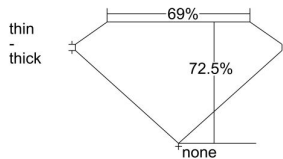

GIA®

FACSIMILE

GIA REPORT 735655173

Verify this report at GIA.edu

GIA NATURAL DIAMOND DOSSIER®

July 12, 2020
GIA Report Number 735655173
Shape and Cutting Style ..... Square Modified Brilliant
Measurements ..... 4.33 x 4.33 x 3.14 mm

GRADING RESULTS

Carat Weight ..... 0.50 carat
Color Grade ..... F
Clarity Grade SI2

ADDITIONAL GRADING INFORMATION

Polish ..... Excellent
Symmetry ..... Good
Fluorescence ..... None
Clarity Characteristics..... Cloud, Feather, Crystal
Inscription(s): GIA 735655173

PROPORTIONS

Profile not to actual proportions

GRADING SCALES

GIA COLOR SCALE		GIA CLARITY SCALE	
COLORLESS	D	VERY VERY SLIGHTLY INCLUDED	FLAWLESS
	E		INTERNALLY FLAWLESS
	F		VVS₁
	G		VVS₂
	H		VS₁
	I		VS₂
	J		SI₁
	K		SI₂
	L		I₁
	M		I₂
NEAR COLORLESS	N	SLIGHTLY INCLUDED	I₃
	O		
	P		
	Q		
FAINT	R		
	S		
	T		
	U		
VERT LIGHT	V		
	W		
	X		
	Y		
LIGHT	Z