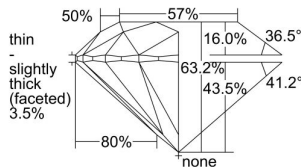

GIA®

FACSIMILE

GIA REPORT 7358445075

Verify this report at GIA.edu

GIA NATURAL DIAMOND DOSSIER®

June 26, 2020
GIA Report Number 7358445075
Shape and Cutting Style ..... Round Brilliant
Measurements ..... 5.86 - 5.93 x 3.73 mm

GRADING RESULTS

Carat Weight ..... 0.80 carat
Color Grade ..... G
Clarity Grade VS1
Cut Grade ..... Excellent

ADDITIONAL GRADING INFORMATION

Polish ..... Excellent
Symmetry ..... Very Good
Fluorescence ..... None
Clarity Characteristics.... Cloud, Crystal, Needle, Indented Natural
Inscription(s): GIA 7358445075

PROPORTIONS

Profile to actual proportions

GRADING SCALES

GIA COLOR SCALE	GIA CLARITY SCALE	GIA CUT SCALE	
D	FLAWLESS	EXCELLENT	
E	INTERNALLY FLAWLESS		
F		VVS₁	VERY GOOD
G	VVS₂		
H	VS₁	GOOD	
I	VS₂		
J	SI₁	FAIR	
K	SI₂		
L	I₁	POOR	
M			
N			
O	I₂		
P			
Q			
R	I₃		
S			
T			
U			
V			
W			
X			
Y			
Z