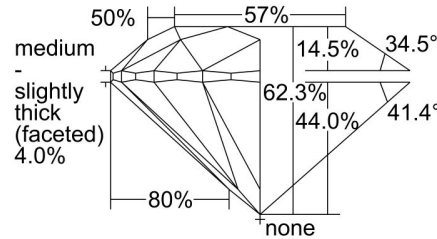

GIA NATURAL DIAMOND GRADING REPORT

August 21, 2020
 GIA Report Number 6351794425
 Shape and Cutting Style Round Brilliant
 Measurements 6.41 - 6.44 x 4.00 mm

GRADING RESULTS

Carat Weight 1.01 carat
 Color Grade H
 Clarity Grade I1
 Cut Grade Excellent

PROPORTIONS

Profile to actual proportions

CLARITY CHARACTERISTICS

KEY TO SYMBOLS*

-  Twinning Wisp
-  Feather
-  Crystal
-  Cloud

* Red symbols denote internal characteristics (inclusions). Green or black symbols denote external characteristics (blemishes). Diagram is an approximate representation of the diamond, and symbols shown indicate type, position, and approximate size of clarity characteristics. All clarity characteristics may not be shown. Details of finish are not shown.