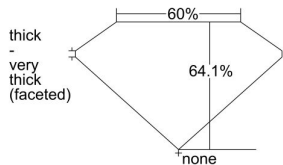

GIA®

FACSIMILE

GIA REPORT 6351493105

Verify this report at gia.edu

GIA NATURAL DIAMOND DOSSIER®

July 12, 2020
GIA Report Number 6351493105
Shape and Cutting Style ..... Marquise Brilliant
Measurements ..... 8.11 x 4.04 x 2.59 mm

GRADING RESULTS

Carat Weight ..... 0.50 carat
Color Grade ..... F
Clarity Grade VS1

ADDITIONAL GRADING INFORMATION

Polish ..... Excellent
Symmetry ..... Excellent
Fluorescence ..... Medium Blue
Clarity Characteristics ..... Crystal, Cloud, Pinpoint
Inscription(s): GIA 6351493105

PROPORTIONS

Profile not to actual proportions

GRADING SCALES

GIA COLOR SCALE		GIA CLARITY SCALE			
COLORLESS	D	VERY VERY SLIGHTLY INCLUDED	FLAWLESS		
	E		INTERNALLY FLAWLESS		
	F	VERY SLIGHTLY INCLUDED	VS₁		
	G		VS₂		
	H		VS₁		
	NEAR COLORLESS	I	SLIGHTLY INCLUDED	VS₂	
		J		SI₁	
		FAINT	K	INCLUDED	SI₂
			L		I₁
			M		I₂
VERT LIGHT	N	INCLUDED	I₃		
	O				
	P				
	Q				
	R				
	S				
	T				
LIGHT	U				
	V				
	W				
	X				
Y					
Z