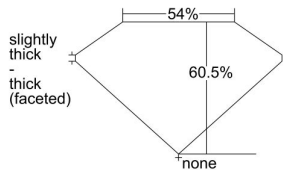

GIA®

FACSIMILE

GIA REPORT 6214158388

Verify this report at GIA.edu

GIA NATURAL DIAMOND DOSSIER®

September 28, 2020
GIA Report Number 6214158388
Shape and Cutting Style ..... Marquise Brilliant
Measurements ..... 8.69 x 4.18 x 2.52 mm

GRADING RESULTS

Carat Weight ..... 0.50 carat
Color Grade ..... F
Clarity Grade VS2

ADDITIONAL GRADING INFORMATION

Polish ..... Excellent
Symmetry ..... Very Good
Fluorescence ..... Faint
Clarity Characteristics ..... Crystal
Inscription(s): GIA 6214158388

PROPORTIONS

Profile not to actual proportions

GRADING SCALES

GIA COLOR SCALE		GIA CLARITY SCALE	
COLORLESS	D	VERY VERY SLIGHTLY INCLUDED	FLAWLESS
	E		INTERNALLY FLAWLESS
	F		VVS₁
	G		VVS₂
	H		VS₁
	I		VS₂
	J		SI₁
	K		SI₂
	L		I₁
	M		I₂
NEAR COLORLESS	N	SLIGHTLY INCLUDED	I₃
	O		
	P		
	Q		
FAINT	R	INCLUDED	
	S		
	T		
	U		
	V		
	W		
	X		
	Y		
LIGHT	Z