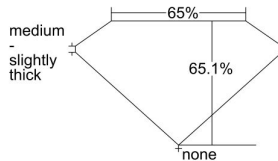

GIA®

FACSIMILE

GIA REPORT

7318752667

Verify this report at GIA.edu

GIA NATURAL DIAMOND DOSSIER®

January 21, 2019
GIA Report Number 7318752667
Shape and Cutting Style ..... Emerald Cut
Measurements ..... 5.79 x 4.30 x 2.80 mm

GRADING RESULTS

Carat Weight ..... 0.60 carat
Color Grade ..... H
Clarity Grade VS1

ADDITIONAL GRADING INFORMATION

Polish ..... Excellent
Symmetry ..... Excellent
Fluorescence ..... None
Clarity Characteristics..... Crystal, Cloud
Inscription(s): GIA 7318752667

PROPORTIONS

Profile not to actual proportions

GRADING SCALES

GIA COLOR SCALE		GIA CLARITY SCALE			
COLORLESS	D	VERY VERY SLIGHTLY INCLUDED	FLAWLESS		
	E		INTERNALLY FLAWLESS		
	F		VVS₁		
	NEAR COLORLESS	G	VERY SLIGHTLY INCLUDED	VVS₂	
		H		VS₁	
		FAINT	I	SLIGHTLY INCLUDED	VS₂
			J		SI₁
	LIGHT	K	INCLUDED	SI₂	
		L		I₁	
		M		I₂	
VERY LIGHT		N	NOT GRADED	I₃	
		O			
		P			
COLORLESS		Q			
		R			
	S				
	T				
	U				
	V				
	W				
	X				
	Y				
	Z