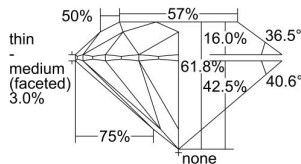

GIA®

FACSIMILE

GIA REPORT 2346486714

Verify this report at GIA.edu

GIA NATURAL DIAMOND DOSSIER®

January 03, 2020
GIA Report Number 2346486714
Shape and Cutting Style ..... Round Brilliant
Measurements ..... 5.67 - 5.71 x 3.52 mm

GRADING RESULTS

Carat Weight ..... 0.70 carat
Color Grade ..... F
Clarity Grade VS2
Cut Grade ..... Excellent

ADDITIONAL GRADING INFORMATION

Polish ..... Excellent
Symmetry ..... Excellent
Fluorescence ..... None
Clarity Characteristics ..... Cloud, Crystal
Inscription(s): GIA 2346486714

PROPORTIONS

Profile to actual proportions

GRADING SCALES

GIA COLOR SCALE	GIA CLARITY SCALE	GIA CUT SCALE	
D	FLAWLESS	EXCELLENT	
E	INTERNALLY FLAWLESS		
F		VVS₁	VERY GOOD
G	VVS₂		
H	VS₁	GOOD	
I	VS₂		
J	SI₁	FAIR	
K	SI₂		
L	I₁	POOR	
M	I₂		
N	I₃		
O			
P			
Q			
R			
S			
T			
U			
V			
W			
X			
Y			
Z