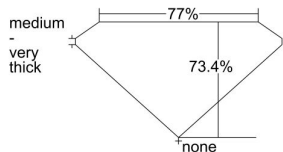

GIA®

FACSIMILE

GIA REPORT 6365631006

Verify this report at GIA.edu

GIA NATURAL DIAMOND DOSSIER®

November 10, 2020
GIA Report Number 6365631006
Shape and Cutting Style ..... Square Modified Brilliant
Measurements ..... 4.91 x 4.91 x 3.61 mm

GRADING RESULTS

Carat Weight ..... 0.71 carat
Color Grade ..... E
Clarity Grade VS1

ADDITIONAL GRADING INFORMATION

Polish ..... Very Good
Symmetry ..... Good
Fluorescence ..... None
Clarity Characteristics ..... Crystal, Feather, Cavity
Inscription(s): GIA 6365631006

PROPORTIONS

Profile not to actual proportions

GRADING SCALES

GIA COLOR SCALE		GIA CLARITY SCALE			
COLORLESS	D	VERY VERY SLIGHTLY INCLUDED	FLAWLESS		
	E		INTERNALLY FLAWLESS		
	F	VERY SLIGHTLY INCLUDED	VVS₁		
	G		VVS₂		
	H		VS₁		
	NEAR COLORLESS	I	SLIGHTLY INCLUDED	VS₂	
		J		SI₁	
		FAINT	K	INCLUDED	SI₂
			L		I₁
			M		I₂
VERT LIGHT	N	INCLUDED	I₃		
	O				
	P				
	Q				
	R				
LIGHT	S				
	T				
	U				
	V				
	W				
	X				
	Y				
	Z