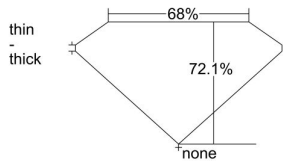

GIA®

FACSIMILE

GIA REPORT 6355903936

Verify this report at GIA.edu

GIA NATURAL DIAMOND DOSSIER®

September 15, 2020
GIA Report Number 6355903936
Shape and Cutting Style ..... Square Modified Brilliant
Measurements ..... 4.38 x 4.37 x 3.15 mm

GRADING RESULTS

Carat Weight ..... 0.50 carat
Color Grade ..... E
Clarity Grade SI1

ADDITIONAL GRADING INFORMATION

Polish ..... Excellent
Symmetry ..... Fair
Fluorescence ..... None
Clarity Characteristics ..... Feather, Crystal, Chip
Inscription(s): GIA 6355903936

PROPORTIONS

Profile not to actual proportions

GRADING SCALES

GIA COLOR SCALE		GIA CLARITY SCALE			
COLORLESS	D	VERY VERY SLIGHTLY INCLUDED	FLAWLESS		
	E		INTERNALLY FLAWLESS		
	F		VVS₁		
	NEAR COLORLESS	G	VERY SLIGHTLY INCLUDED	VVS₂	
		H		VS₁	
		FAINT	I	SLIGHTLY INCLUDED	VS₂
			J		SI₁
			K		SI₂
	VERT LIGHT	L	INCLUDED	I₁	
		M		I₂	
N		I₃			
O					
P					
Q					
R					
LIGHT	S				
	T				
	U				
	V				
	W				
	X				
	Y				
	Z