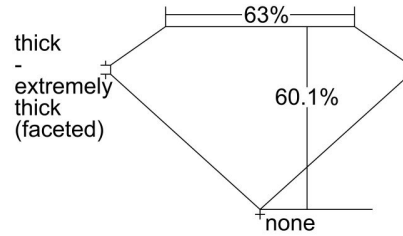

GIA NATURAL DIAMOND GRADING REPORT

August 30, 2020  
 GIA Report Number ..... 1358860856  
 Shape and Cutting Style ..... Oval Brilliant  
 Measurements ..... 7.86 x 5.50 x 3.30 mm

GRADING RESULTS

Carat Weight ..... 1.02 carat  
 Color Grade ..... D  
 Clarity Grade ..... SI2

ADDITIONAL GRADING INFORMATION

Polish ..... Good  
 Symmetry ..... Good  
 Fluorescence ..... None  
 Inscription(s): GIA 1358860856  
**Comments:** Surface graining is not shown.

PROPORTIONS

Profile not to actual proportions

CLARITY CHARACTERISTICS

KEY TO SYMBOLS\*

-  Feather
-  Indented Natural
-  Extra Facet

\* Red symbols denote internal characteristics (inclusions). Green or black symbols denote external characteristics (blemishes). Diagram is an approximate representation of the diamond, and symbols shown indicate type, position, and approximate size of clarity characteristics. All clarity characteristics may not be shown. Details of finish are not shown.