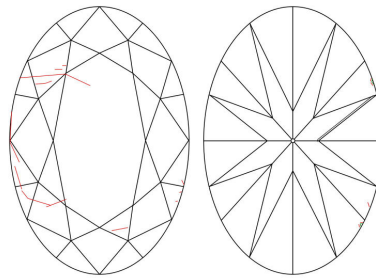

GIA NATURAL DIAMOND GRADING REPORT

August 30, 2020  
 GIA Report Number ..... 1358860856  
 Shape and Cutting Style ..... Oval Brilliant  
 Measurements ..... 7.86 x 5.50 x 3.30 mm

GRADING RESULTS

Carat Weight ..... 1.02 carat  
 Color Grade ..... D  
 Clarity Grade ..... SI2

ADDITIONAL GRADING INFORMATION

Polish ..... Good  
 Symmetry ..... Good  
 Fluorescence ..... None  
 Inscription(s): GIA 1358860856  
**Comments:** Surface graining is not shown.

PROPORTIONS

Profile not to actual proportions

CLARITY CHARACTERISTICS

KEY TO SYMBOLS\*

-  Feather
-  Indented Natural
-  Extra Facet

\* Red symbols denote internal characteristics (inclusions). Green or black symbols denote external characteristics (blemishes). Diagram is an approximate representation of the diamond, and symbols shown indicate type, position, and approximate size of clarity characteristics. All clarity characteristics may not be shown. Details of finish are not shown.