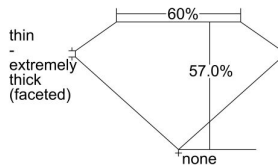

GIA®

FACSIMILE

GIA REPORT 3355893185

Verify this report at GIA.edu

GIA NATURAL DIAMOND DOSSIER®

September 11, 2020
GIA Report Number 3355893185
Shape and Cutting Style ..... Heart Brilliant
Measurements ..... 4.60 x 5.55 x 3.16 mm

GRADING RESULTS

Carat Weight ..... 0.50 carat
Color Grade ..... F
Clarity Grade SI2

ADDITIONAL GRADING INFORMATION

Polish ..... Excellent
Symmetry ..... Good
Fluorescence ..... None
Clarity Characteristics.. Crystal, Cloud, Indented Natural, Feather
Inscription(s): GIA 3355893185

PROPORTIONS

Profile not to actual proportions

GRADING SCALES

GIA COLOR SCALE		GIA CLARITY SCALE			
COLORLESS	D	VERY VERY SLIGHTLY INCLUDED	FLAWLESS		
	E		INTERNALLY FLAWLESS		
	F	VERY SLIGHTLY INCLUDED	VVS₁		
	G		VVS₂		
	H		VS₁		
	NEAR COLORLESS	I	SLIGHTLY INCLUDED	VS₂	
		J		SI₁	
		FAINT	K	INCLUDED	SI₂
			L		I₁
			M		I₂
VERTICALLY LIGHT	N	INCLUDED	I₃		
	O				
	P				
	Q				
	R				
LIGHT	S				
	T				
	U				
	V				
	W				
	X				
	Y				
	Z