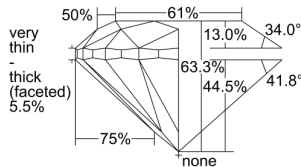

GIA®

FACSIMILE

GIA REPORT 6352436843

Verify this report at GIA.edu

GIA NATURAL DIAMOND DOSSIER®

July 08, 2020
GIA Report Number 6352436843
Shape and Cutting Style ..... Round Brilliant
Measurements ..... 6.07 - 6.08 x 3.84 mm

GRADING RESULTS

Carat Weight ..... 0.90 carat
Color Grade ..... H
Clarity Grade S11
Cut Grade ..... Very Good

ADDITIONAL GRADING INFORMATION

Polish ..... Excellent
Symmetry ..... Excellent
Fluorescence ..... None
Clarity Characteristics ..... Cloud, Crystal
Inscription(s): GIA 6352436843

PROPORTIONS

Profile to actual proportions