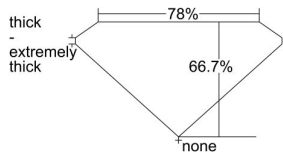

GIA®

FACSIMILE

GIA REPORT 6351222829

Verify this report at GIA.edu

GIA NATURAL DIAMOND DOSSIER®

March 16, 2020
GIA Report Number 6351222829
Shape and Cutting Style ..... Square Modified Brilliant
Measurements ..... 4.28 x 4.06 x 2.70 mm

GRADING RESULTS

Carat Weight ..... 0.40 carat
Color Grade ..... F
Clarity Grade SI1

ADDITIONAL GRADING INFORMATION

Polish ..... Very Good
Symmetry ..... Good
Fluorescence ..... None
Clarity Characteristics..... Crystal, Cloud, Indented Natural
Inspection(s): GIA 6351222829

PROPORTIONS

Profile not to actual proportions

GRADING SCALES

GIA COLOR SCALE		GIA CLARITY SCALE			
COLORLESS	D	VERY VERY SLIGHTLY INCLUDED	FLAWLESS		
	E		INTERNALLY FLAWLESS		
	F	VERY SLIGHTLY INCLUDED	VVS₁		
	G		VVS₂		
	H		VS₁		
	NEAR COLORLESS	I	SLIGHTLY INCLUDED	VS₂	
		J		SI₁	
		FAINT	K	INCLUDED	SI₂
			L		I₁
			M		I₂
VERT LIGHT	N	INCLUDED	I₃		
	O				
	P				
	Q				
	R				
LIGHT	S				
	T				
	U				
	V				
	W				
	X				
	Y				
	Z