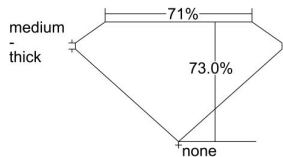

GIA®

FACSIMILE

GIA REPORT 2358131607

Verify this report at GIA.edu

GIA NATURAL DIAMOND DOSSIER®

March 06, 2020
GIA Report Number 2358131607
Shape and Cutting Style ..... Square Modified Brilliant
Measurements ..... 5.06 x 5.01 x 3.66 mm

GRADING RESULTS

Carat Weight ..... 0.80 carat
Color Grade ..... H
Clarity Grade SI1

ADDITIONAL GRADING INFORMATION

Polish ..... Excellent
Symmetry ..... Very Good
Fluorescence ..... None
Clarity Characteristics ..... Feather, Crystal, Cavity
Inscription(s): GIA 2358131607

PROPORTIONS

Profile not to actual proportions

GRADING SCALES

GIA COLOR SCALE		GIA CLARITY SCALE			
COLORLESS	D	VERY VERY SLIGHTLY INCLUDED	FLAWLESS		
	E		INTERNALLY FLAWLESS		
	F	VERY SLIGHTLY INCLUDED	VVS₁		
	G		VVS₂		
	H		VS₁		
	NEAR COLORLESS	I	SLIGHTLY INCLUDED	VS₂	
		J		SI₁	
		FAINT	K	INCLUDED	SI₂
			L		I₁
			M		I₂
VERT LIGHT			N	INCLUDED	I₃
	O				
	P				
	Q				
LIGHT	R				
	S				
	T				
	U				
	V				
	Z