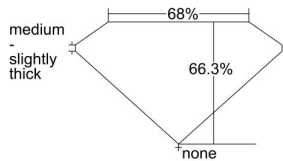

GIA®

FACSIMILE

GIA REPORT 2327927830

Verify this report at GIA.edu

GIA NATURAL DIAMOND DOSSIER®

May 29, 2019
GIA Report Number 2327927830
Shape and Cutting Style ..... Emerald Cut
Measurements ..... 6.68 x 4.99 x 3.31 mm

GRADING RESULTS

Carat Weight ..... 0.93 carat
Color Grade I
Clarity Grade VS1

ADDITIONAL GRADING INFORMATION

Polish ..... Excellent
Symmetry ..... Very Good
Fluorescence ..... None
Clarity Characteristics..... Crystal, Cloud, Needle, Pinpoint
Inscription(s): GIA 2327927830

PROPORTIONS

Profile not to actual proportions

GRADING SCALES

GIA COLOR SCALE		GIA CLARITY SCALE	
COLORLESS	D	VERY VERY SLIGHTLY SLIGHTLY INCLUDED	FLAWLESS
	E		INTERNALLY FLAWLESS
	F		VVS₁
	G		VVS₂
	H		VS₁
	I		VS₂
	J		SI₁
	K		SI₂
	L		I₁
	M		I₂
NEAR COLORLESS	N	SLIGHTLY INCLUDED	I₃
	O		
	P		
	Q		
FAINT	R		
	S		
	T		
	U		
VERT LIGHT	V		
	W		
	X		
	Y		
LIGHT	Z