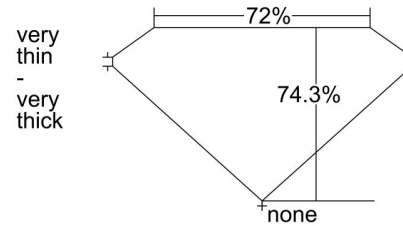

GIA NATURAL DIAMOND GRADING REPORT

September 10, 2019

GIA Report Number 7331627014

 Shape and Cutting Style **Square Modified Brilliant**

Measurements 6.24 x 5.94 x 4.41 mm

GRADING RESULTS

Carat Weight 1.30 carat

 Color Grade **F**

 Clarity Grade **VS2**
ADDITIONAL GRADING INFORMATION

 Polish **Excellent**

 Symmetry **Good**

 Fluorescence **None**

Inscription(s): GIA 7331627014

Comments: Additional pinpoints are not shown. Surface graining is not shown.

PROPORTIONS

Profile not to actual proportions

CLARITY CHARACTERISTICS

KEY TO SYMBOLS*

-  Feather
-  Crystal
-  Cavity
-  Pinpoint
-  Extra Facet

* Red symbols denote internal characteristics (inclusions). Green or black symbols denote external characteristics (blemishes). Diagram is an approximate representation of the diamond, and symbols shown indicate type, position, and approximate size of clarity characteristics. All clarity characteristics may not be shown. Details of finish are not shown.