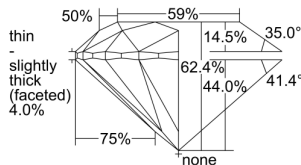

GIA®

FACSIMILE

GIA REPORT 1359137872

Verify this report at GIA.edu

GIA NATURAL DIAMOND DOSSIER®

March 06, 2020
GIA Report Number 1359137872
Shape and Cutting Style ..... Round Brilliant
Measurements ..... 4.26 - 4.28 x 2.67 mm

GRADING RESULTS

Carat Weight ..... 0.30 carat
Color Grade I
Clarity Grade S11
Cut Grade ..... Excellent

ADDITIONAL GRADING INFORMATION

Polish ..... Excellent
Symmetry ..... Excellent
Fluorescence ..... Medium Blue
Clarity Characteristics ..... Crystal, Feather
Inscription(s): GIA 1359137872

PROPORTIONS

Profile to actual proportions

GRADING SCALES

GIA COLOR SCALE	GIA CLARITY SCALE	GIA CUT SCALE
D	FLAWLESS	EXCELLENT
E	FLAWLESS	
F	INTERNALLY FLAWLESS	VERY GOOD
G	FLAWLESS	
H	VVS₁	GOOD
I	VVS₂	
J	VS₁	FAIR
K	VS₂	
L	S1₁	POOR
M	S1₂	
N	I₁	
O	I₂	
P	I₃	
Q		
R		
S		
T		
U		
V		
W		
X		
Y		
Z