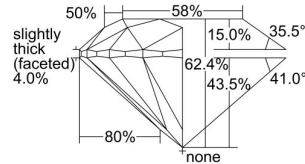

GIA®

FACSIMILE

GIA REPORT 7353625591

Verify this report at GIA.edu

GIA NATURAL DIAMOND DOSSIER®

July 29, 2020
GIA Report Number 7353625591
Shape and Cutting Style ..... Round Brilliant
Measurements ..... 6.13 - 6.16 x 3.83 mm

GRADING RESULTS

Carat Weight ..... 0.90 carat
Color Grade I
Clarity Grade S11
Cut Grade ..... Excellent

ADDITIONAL GRADING INFORMATION

Polish ..... Excellent
Symmetry ..... Excellent
Fluorescence ..... Faint
Clarity Characteristics ..... Crystal, Cloud
Inscription(s): GIA 7353625591

PROPORTIONS

Profile to actual proportions

GRADING SCALES

GIA COLOR SCALE	GIA CLARITY SCALE	GIA CUT SCALE	
D	FLAWLESS	EXCELLENT	
E	INTERNALLY FLAWLESS		
F		VVS₁	VERY GOOD
G	VVS₂		
H	VS₁	GOOD	
I	VS₂		
J	S1₁	FAIR	
K	S1₂		
L	I₁	POOR	
M	I₂		
N	I₃		
O			
P			
Q			
R			
S			
T			
U			
V			
W			
X			
Y			
Z