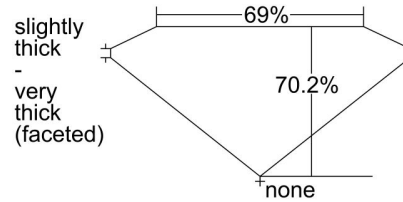

**GIA DIAMOND GRADING REPORT**

March 22, 2017  
 GIA Report Number ..... 6252296434  
 Shape and Cutting Style ..... Cushion Modified Brilliant  
 Measurements ..... 6.38 x 5.39 x 3.78 mm

**GRADING RESULTS**

Carat Weight ..... 1.02 carat  
 Color Grade ..... I  
 Clarity Grade ..... SI1

**ADDITIONAL GRADING INFORMATION**

Polish ..... Excellent  
 Symmetry ..... Very Good  
 Fluorescence ..... None

**PROPORTIONS**

Profile not to actual proportions

**CLARITY CHARACTERISTICS**

**KEY TO SYMBOLS\***

-  Feather
-  Cloud
-  Natural

\* Red symbols denote internal characteristics (inclusions). Green or black symbols denote external characteristics (blemishes). Diagram is an approximate representation of the diamond, and symbols shown indicate type, position, and approximate size of clarity characteristics. All clarity characteristics may not be shown. Details of finish are not shown.