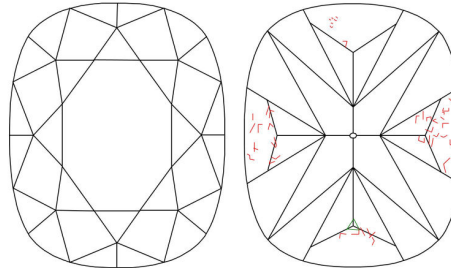

**GIA DIAMOND GRADING REPORT**

March 22, 2017  
 GIA Report Number ..... 6252296434  
 Shape and Cutting Style ..... Cushion Modified Brilliant  
 Measurements ..... 6.38 x 5.39 x 3.78 mm

**GRADING RESULTS**

Carat Weight ..... 1.02 carat  
 Color Grade ..... I  
 Clarity Grade ..... SI1

**ADDITIONAL GRADING INFORMATION**

Polish ..... Excellent  
 Symmetry ..... Very Good  
 Fluorescence ..... None

**PROPORTIONS**

Profile not to actual proportions

**CLARITY CHARACTERISTICS**

**KEY TO SYMBOLS\***

-  Feather
-  Cloud
-  Natural

\* Red symbols denote internal characteristics (inclusions). Green or black symbols denote external characteristics (blemishes). Diagram is an approximate representation of the diamond, and symbols shown indicate type, position, and approximate size of clarity characteristics. All clarity characteristics may not be shown. Details of finish are not shown.