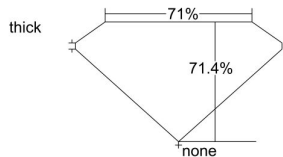

GIA®

FACSIMILE

GIA REPORT 2356734741

Verify this report at GIA.edu

GIA NATURAL DIAMOND DOSSIER®

August 10, 2020
GIA Report Number 2356734741
Shape and Cutting Style ..... Square Modified Brilliant
Measurements ..... 5.32 x 5.24 x 3.74 mm

GRADING RESULTS

Carat Weight ..... 0.90 carat
Color Grade ..... H
Clarity Grade VS1

ADDITIONAL GRADING INFORMATION

Polish ..... Excellent
Symmetry ..... Very Good
Fluorescence ..... None
Clarity Characteristics ..... Feather, Pinpoint
Inspection(s): GIA 2356734741

PROPORTIONS

Profile not to actual proportions