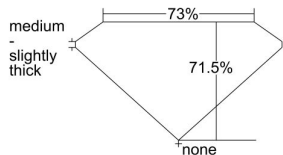

GIA®

FACSIMILE

GIA REPORT 1369322245

Verify this report at GIA.edu

GIA NATURAL DIAMOND DOSSIER®

October 19, 2020
GIA Report Number 1369322245
Shape and Cutting Style ..... Square Modified Brilliant
Measurements ..... 5.39 x 5.28 x 3.78 mm

GRADING RESULTS

Carat Weight ..... 0.92 carat
Color Grade ..... G
Clarity Grade SI1

ADDITIONAL GRADING INFORMATION

Polish ..... Excellent
Symmetry ..... Excellent
Fluorescence ..... None
Clarity Characteristics ..... Crystal
Inscription(s): GIA 1369322245

PROPORTIONS

Profile not to actual proportions

GRADING SCALES

GIA COLOR SCALE		GIA CLARITY SCALE			
COLORLESS	D	VERY VERY SLIGHTLY INCLUDED	FLAWLESS		
	E		INTERNALLY FLAWLESS		
	F		VVS₁		
	G		VVS₂		
	NEAR COLORLESS	H	VERY SLIGHTLY INCLUDED	VS₁	
		I		VS₂	
		FAINT	J	SLIGHTLY INCLUDED	SI₁
			K		SI₂
	L		I₁		
	VERT LIGHT		M	INCLUDED	I₂
N			I₃		
O					
LIGHT		P			
		Q			
		R			
	S				
	T				
	U				
V					
W					
X					
Y					
Z