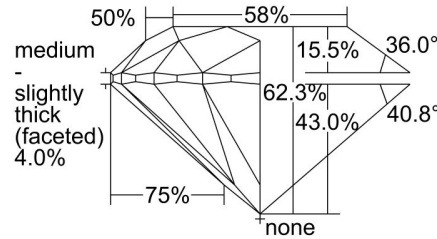

GIA NATURAL DIAMOND GRADING REPORT

August 14, 2020
 GIA Report Number 2358781065
 Shape and Cutting Style Round Brilliant
 Measurements 8.40 - 8.45 x 5.25 mm

GRADING RESULTS

Carat Weight 2.32 carat
 Color Grade J
 Clarity Grade SI1
 Cut Grade Excellent

ADDITIONAL GRADING INFORMATION

Polish Excellent
 Symmetry Excellent
 Fluorescence None
 Inscription(s): GIA 2358781065
Comments: Pinpoints are not shown.

PROPORTIONS

Profile to actual proportions

CLARITY CHARACTERISTICS

KEY TO SYMBOLS*

- Crystal
- ⊗ Cloud
- ∖ Needle

* Red symbols denote internal characteristics (inclusions). Green or black symbols denote external characteristics (blemishes). Diagram is an approximate representation of the diamond, and symbols shown indicate type, position, and approximate size of clarity characteristics. All clarity characteristics may not be shown. Details of finish are not shown.