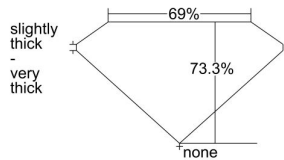

GIA®

FACSIMILE

GIA REPORT 6214059244

Verify this report at GIA.edu

GIA NATURAL DIAMOND DOSSIER®

July 22, 2020
GIA Report Number 6214059244
Shape and Cutting Style ..... **Square Modified Brilliant**
Measurements ..... 4.34 x 4.25 x 3.11 mm

GRADING RESULTS

Carat Weight ..... 0.50 carat
Color Grade ..... H
Clarity Grade S11

ADDITIONAL GRADING INFORMATION

Polish ..... Excellent
Symmetry ..... Good
Fluorescence ..... None
Clarity Characteristics..... Cloud, Crystal
Inscription(s): GIA 6214059244

PROPORTIONS

Profile not to actual proportions

GRADING SCALES

GIA COLOR SCALE		GIA CLARITY SCALE	
NEAR COLORLESS	D	VERY SLIGHTLY SLIGHTLY INCLUDED	FLAWLESS
	E		INTERNALLY FLAWLESS
	F		VVS₁
	G		VVS₂
	H		VS₁
	I		VS₂
	J		S1₁
	K		S1₂
	L		I₁
	M		I₂
FAINT	N	SLIGHTLY INCLUDED	I₃
	O		
	P		
	Q		
VERT LIGHT	R	INCLUDED	
	S		
	T		
	U		
	V		
	W		
	X		
	Y		
LIGHT	Z