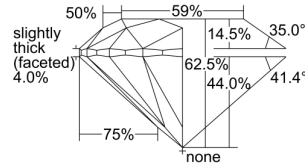

GIA®

FACSIMILE

GIA REPORT 6352486289

Verify this report at GIA.edu

GIA NATURAL DIAMOND DOSSIER®

July 13, 2020
GIA Report Number 6352486289
Shape and Cutting Style ..... Round Brilliant
Measurements ..... 5.65 - 5.67 x 3.54 mm

GRADING RESULTS

Carat Weight ..... 0.70 carat
Color Grade ..... F
Clarity Grade S11
Cut Grade ..... Excellent

ADDITIONAL GRADING INFORMATION

Polish ..... Excellent
Symmetry ..... Excellent
Fluorescence ..... Medium Blue
Clarity Characteristics ..... Crystal
Inscription(s): GIA 6352486289

PROPORTIONS

Profile to actual proportions

GRADING SCALES

GIA COLOR SCALE	GIA CLARITY SCALE	GIA CUT SCALE	
D	FLAWLESS	EXCELLENT	
E	INTERNALLY FLAWLESS		
F		VVS₁	VERY GOOD
G	VVS₂		
H	VS₁	GOOD	
I	VS₂		
J	S1₁	FAIR	
K	S1₂		
L	I₁	POOR	
M	I₂		
N	I₃		
O			
P			
Q			
R			
S			
T			
U			
V			
W			
X			
Y			
Z