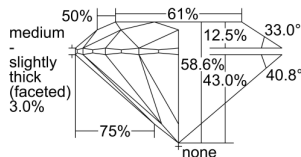

GIA®

FACSIMILE

GIA REPORT 2213106641

Verify this report at GIA.edu

GIA NATURAL DIAMOND DOSSIER®

August 26, 2020
GIA Report Number 2213106641
Shape and Cutting Style ..... Round Brilliant
Measurements ..... 5.79 - 5.82 x 3.40 mm

GRADING RESULTS

Carat Weight ..... 0.70 carat
Color Grade ..... G
Clarity Grade S11
Cut Grade ..... Excellent

ADDITIONAL GRADING INFORMATION

Polish ..... Excellent
Symmetry ..... Excellent
Fluorescence ..... Faint
Clarity Characteristics ..... Feather, Cloud
Inscription(s): GIA 2213106641

PROPORTIONS

Profile to actual proportions

GRADING SCALES

GIA COLOR SCALE		GIA CLARITY SCALE		GIA CUT SCALE	
COLORLESS	D	FLAWLESS	VERY VERY SLIGHTLY INCLUDED	EXCELLENT	
	E				
	F	INTERNALLY FLAWLESS			
	G				
	H	VVS₁		VERY GOOD	
	I				
	J	VVS₂			
	K				
	NEAR COLORLESS	L		VS₁	GOOD
		M			
N		VS₂			
O					
FAINT		P	SI₁	FAIR	
	Q				
	R	SI₂			
	S				
	VERY LIGHT	T	I₁	POOR	
U					
V		I₂			
W					
LIGHT		X	I₃		
	Y				
	Z