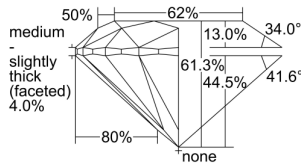

GIA®

FACSIMILE

GIA REPORT 6352582853

Verify this report at GIA.edu

GIA NATURAL DIAMOND DOSSIER®

July 19, 2020
GIA Report Number 6352582853
Shape and Cutting Style ..... Round Brilliant
Measurements ..... 5.67 - 5.72 x 3.49 mm

GRADING RESULTS

Carat Weight ..... 0.70 carat
Color Grade I
Clarity Grade VS1
Cut Grade ..... Excellent

ADDITIONAL GRADING INFORMATION

Polish ..... Excellent
Symmetry ..... Excellent
Fluorescence ..... Medium Blue
Clarity Characteristics..... Crystal, Feather, Pinpoint
Inscription(s): GIA 6352582853

PROPORTIONS

Profile to actual proportions

GRADING SCALES

GIA COLOR SCALE	GIA CLARITY SCALE	GIA CUT SCALE	
D	FLAWLESS	EXCELLENT	
E	INTERNALLY FLAWLESS		
F		VVS₁	VERY GOOD
G	VVS₂		
H	VS₁	GOOD	
I	VS₂		
J	SI₁	FAIR	
K	SI₂		
L	I₁	POOR	
M			
N			
O	I₂		
P			
Q	I₃		
R			
S			
T			
U			
V			
W			
X			
Y			
Z