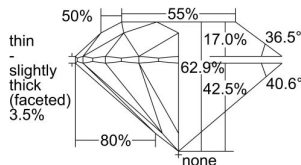

GIA®

FACSIMILE

GIA REPORT 6355933683

Verify this report at GIA.edu

GIA NATURAL DIAMOND DOSSIER®

September 09, 2020
GIA Report Number 6355933683
Shape and Cutting Style ..... Round Brilliant
Measurements ..... 5.87 - 5.94 x 3.71 mm

GRADING RESULTS

Carat Weight ..... 0.80 carat
Color Grade ..... K
Clarity Grade S11
Cut Grade ..... Excellent

ADDITIONAL GRADING INFORMATION

Polish ..... Excellent
Symmetry ..... Very Good
Fluorescence ..... None
Clarity Characteristics ..... Feather, Crystal, Cloud
Inscription(s): GIA 6355933683

PROPORTIONS

GRADING SCALES

GIA COLOR SCALE

COLOREDNESS	D
	E
	F
	G
	H
	I
	J
NEAR COLORLESS	K
	L
	M
Faint	N
	O
	P
	Q
	R
	S
	T
	U
	V
	W
	X
	Y
LIGHT	Z

GIA CLARITY SCALE

VERY VERY SLIGHTLY INCLUDED	FLAWLESS
	INTERNALLY FLAWLESS
VERY SLIGHTLY INCLUDED	VVS₁
	VVS₂
SLIGHTLY INCLUDED	VS₁
	VS₂
INCLUDED	SI₁
	SI₂
	I₁
	I₂
	I₃

GIA CUT SCALE

EXCELLENT
VERY GOOD
GOOD
FAIR
POOR