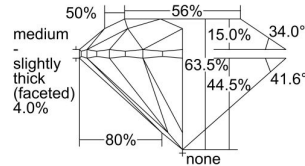

GIA®

FACSIMILE

GIA REPORT 2357484962

Verify this report at GIA.edu

GIA NATURAL DIAMOND DOSSIER®

July 22, 2020
GIA Report Number 2357484962
Shape and Cutting Style ..... Round Brilliant
Measurements ..... 5.88 - 5.92 x 3.74 mm

GRADING RESULTS

Carat Weight ..... 0.80 carat
Color Grade ..... J
Clarity Grade S11
Cut Grade ..... Excellent

ADDITIONAL GRADING INFORMATION

Polish ..... Excellent
Symmetry ..... Excellent
Fluorescence ..... Strong Blue
Clarity Characteristics ..... Crystal
Inscription(s): GIA 2357484962

PROPORTIONS

Profile to actual proportions

GRADING SCALES

GIA COLOR SCALE	GIA CLARITY SCALE	GIA CUT SCALE	
D	FLAWLESS	EXCELLENT	
E	INTERNALLY FLAWLESS		
F		VVS₁	VERY GOOD
G	VVS₂		
H	VS₁	GOOD	
I	VS₂		
J	S1₁	FAIR	
K	S1₂		
L	I₁	POOR	
M	I₂		
N	I₃		
O			
P			
Q			
R			
S			
T			
U			
V			
W			
X			
Y			
Z