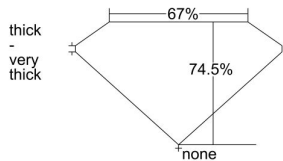

GIA®

FACSIMILE

GIA REPORT 5356992778

Verify this report at GIA.edu

GIA NATURAL DIAMOND DOSSIER®

September 22, 2020
GIA Report Number 5356992778
Shape and Cutting Style ..... Square Modified Brilliant
Measurements ..... 4.78 x 4.68 x 3.49 mm

GRADING RESULTS

Carat Weight ..... 0.70 carat
Color Grade ..... G
Clarity Grade SI1

ADDITIONAL GRADING INFORMATION

Polish ..... Excellent
Symmetry ..... Good
Fluorescence ..... None
Clarity Characteristics ..... Crystal, Cloud
Inscription(s): GIA 5356992778

PROPORTIONS

Profile not to actual proportions

GRADING SCALES

GIA COLOR SCALE		GIA CLARITY SCALE			
COLORLESS	D	VERY VERY SLIGHTLY INCLUDED	FLAWLESS		
	E		INTERNALLY FLAWLESS		
	F		VVS₁		
	NEAR COLORLESS	G	VERY SLIGHTLY INCLUDED	VVS₂	
		H		VS₁	
		FANT	I	SLIGHTLY INCLUDED	VS₂
			J		SI₁
	K		SI₂		
	VERT LIGHT		L	INCLUDED	I₁
			M		I₂
N			I₃		
O					
P					
Q					
R					
LIGHT	S				
	T				
	U				
	V				
	W				
	X				
Y					
Z