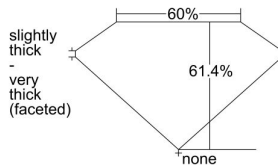

GIA®

FACSIMILE

GIA REPORT 6352853814

Verify this report at GIA.edu

GIA NATURAL DIAMOND DOSSIER®

August 30, 2020
GIA Report Number 6352853814
Shape and Cutting Style ..... Oval Brilliant
Measurements ..... 6.29 x 4.50 x 2.76 mm

GRADING RESULTS

Carat Weight ..... 0.50 carat
Color Grade ..... F
Clarity Grade SI1

ADDITIONAL GRADING INFORMATION

Polish ..... Excellent
Symmetry ..... Very Good
Fluorescence ..... Faint
Clarity Characteristics ..... Crystal
Inscription(s): GIA 6352853814

PROPORTIONS

Profile not to actual proportions

GRADING SCALES

GIA COLOR SCALE		GIA CLARITY SCALE		
NEAR COLORLESS	D	VERY VERY SLIGHTLY INCLUDED	FLAWLESS	
	E		INTERNALLY FLAWLESS	
	F	VERY SLIGHTLY INCLUDED	VVS₁	
	G		VVS₂	
	H		VS₁	
	FAINT	I	SLIGHTLY INCLUDED	VS₂
		J		SI₁
		K	INCLUDED	SI₂
		L		I₁
		M		I₂
N		I₃		
LIGHT	O			
	P			
	Q			
	R			
	S			
	T			
	U			
	V			
	W			
	X			
	Y			
	Z