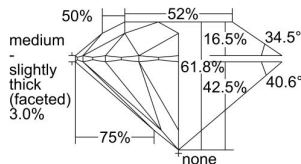

GIA®

FACSIMILE

GIA REPORT 3355385982

Verify this report at GIA.edu

GIA NATURAL DIAMOND DOSSIER®

July 02, 2020
GIA Report Number 3355385982
Shape and Cutting Style ..... Round Brilliant
Measurements ..... 5.70 - 5.74 x 3.53 mm

GRADING RESULTS

Carat Weight ..... 0.70 carat
Color Grade ..... E
Clarity Grade SI2
Cut Grade ..... Excellent

ADDITIONAL GRADING INFORMATION

Polish ..... Very Good
Symmetry ..... Very Good
Fluorescence ..... Medium Blue
Clarity Characteristics..... Cloud, Crystal, Feather
Inscription(s): GIA 3355385982

PROPORTIONS

Profile to actual proportions